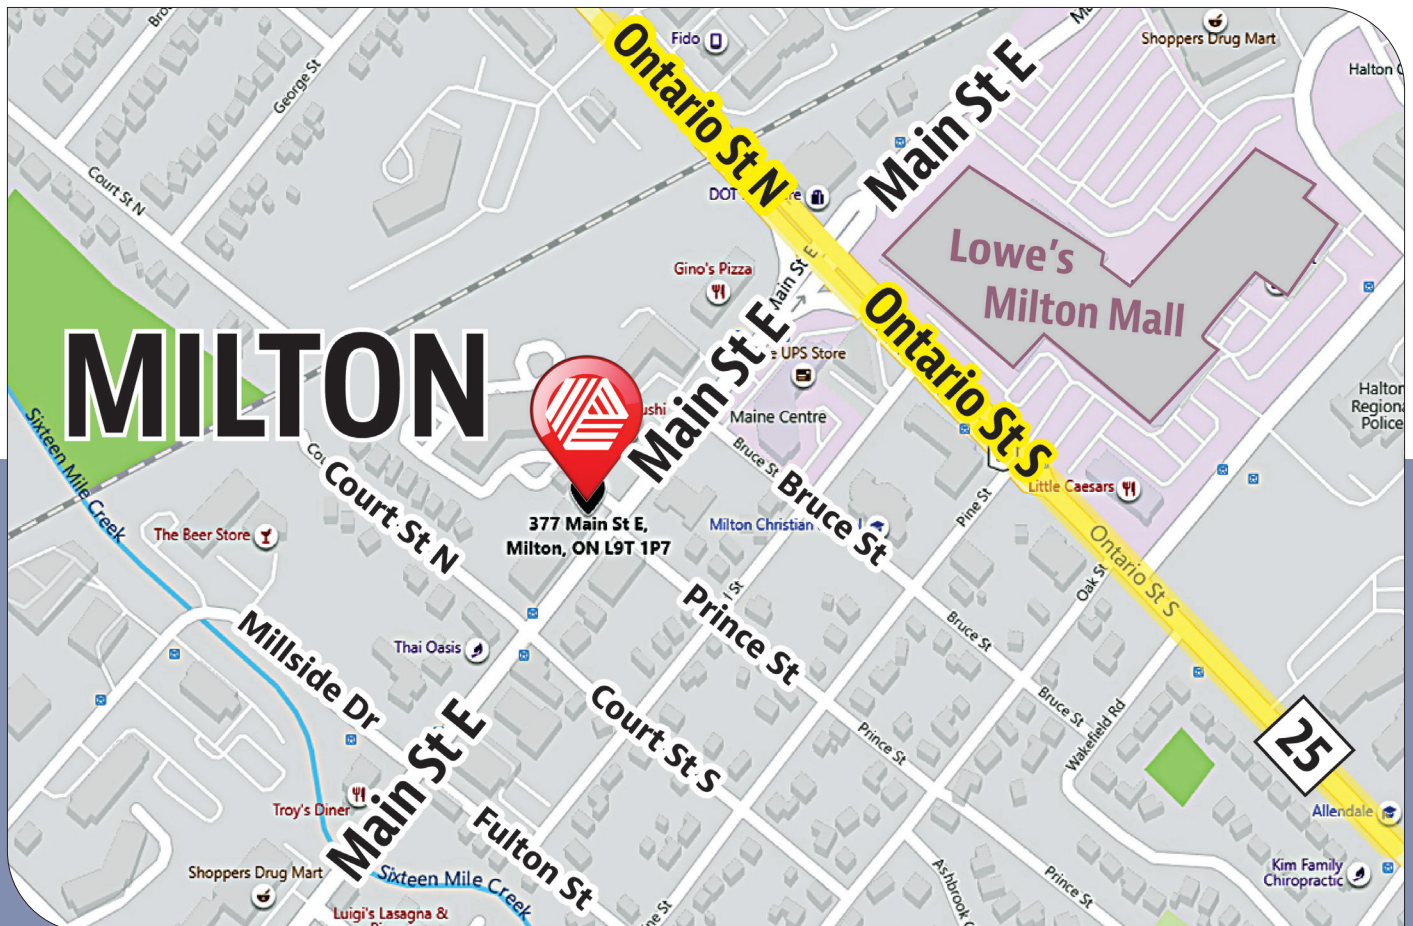

St. Stanislaus - St. Casimir's Polish Parishes Credit Union

MILTON BRANCH OPENING FEBRUARY 14, 2022

A branch of St. Stanislaus - St. Casimir's Polish Parishes Credit Union Limited

We take great pleasure in announcing the opening of our new branch at

377 Main St E, Milton ON L9T 1P7

Tel. 905.272.1260 • Toll Free: 1-855-765-2822

www.polcu.ca

Branch Hours: Monday to Friday 10:00 AM to 5:00 PM • Saturday - Closed

Maciej Szaflarski, Branch Manager